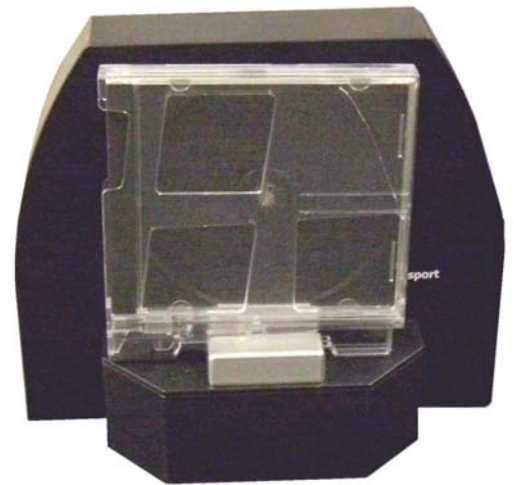

CircIT Media Passport stops theft of media items like CDs and DVDs. Using Kwik-Case™ security cases and RFID, the item information is logged at check-out. Media Passport confirms the correct item before unlocking the case.

CircIT Integration

The Media Passport integrates the CircIT automated check-out patron interface with the activation of the magnetic keyless security cases.

Secure Media Check-Out

With Secure Media Check-Out, a routine check-out transaction activates the Media Passport to magnetically release the locking pin, allowing the library patron to remove the media item from its security case. The opener senses items on it and activates, and the patron can remove items from the case.