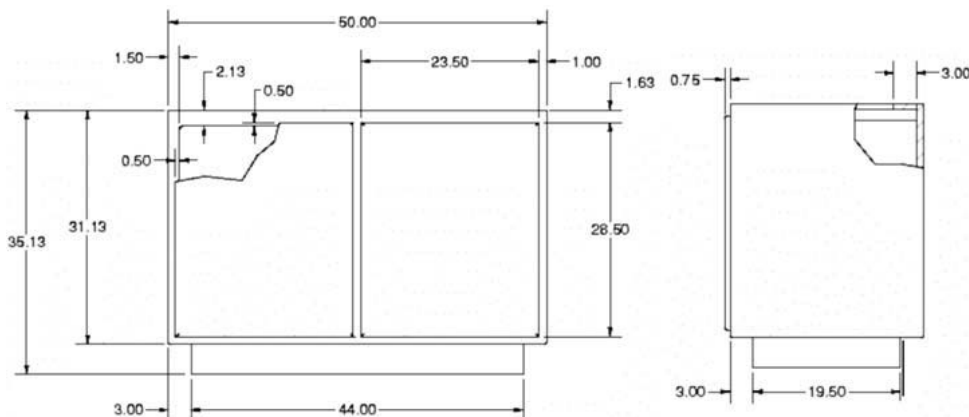

techlogic
specifications

Kiosk

Self Check-Out

RAISED PANEL

FLAT PANEL

www.tech-logic.com

1818 Buerkle Road ◊ White Bear Lake, MN 55110 ◊ Tel: 651.747.0492 ◊ Fax: 651.747.0493