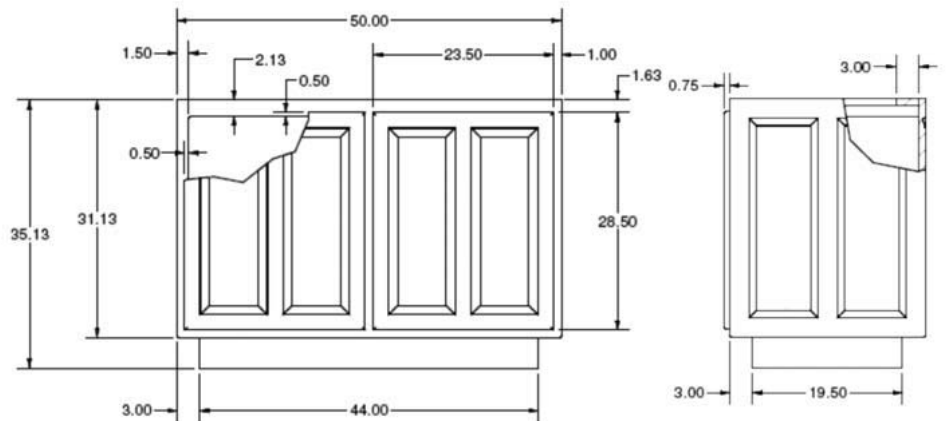

Available With:

- Single or Dual Monitors
- Single or Dual Antennas
- Antenna Below Counter
- Castors

www.tech-logic.com

1818 Buerkle Road ◊ White Bear Lake, MN 55110 ◊ Tel: 651.747.0492 ◊ Fax: 651.747.0493

techlogic
specifications

Kiosk

Self Check-Out

RAISED PANEL

FLAT PANEL

www.tech-logic.com

1818 Buerkle Road ◊ White Bear Lake, MN 55110 ◊ Tel: 651.747.0492 ◊ Fax: 651.747.0493