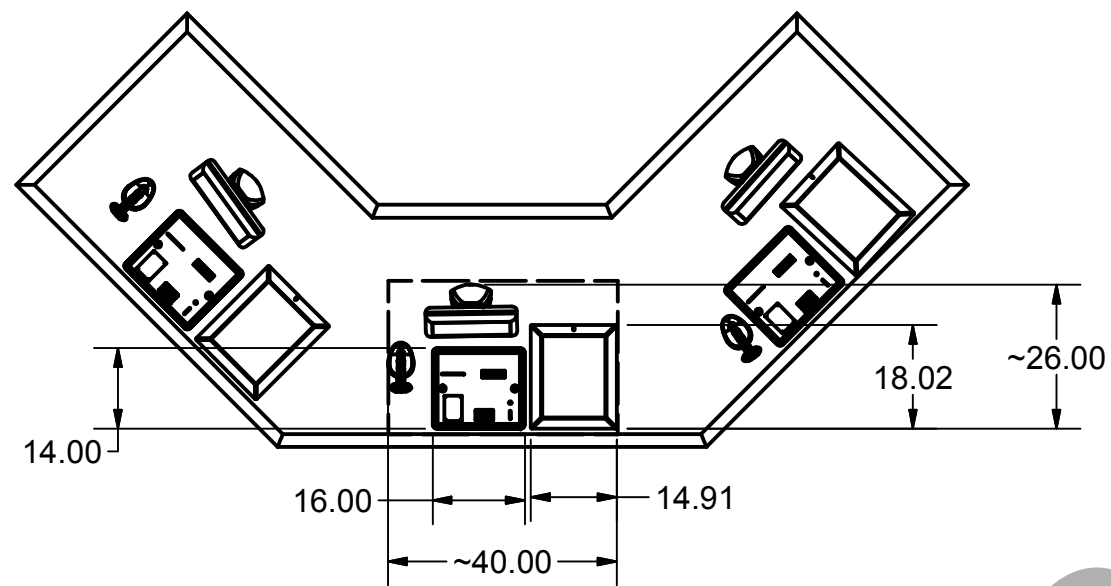

DRAWING IS FOR REFERENCE ONLY! DO NOT BUILD TO DIMENSIONS SHOWN

TECH-LOGIC COMPONENTS SHOWN

- ASM,PPSI
- Monitor,ELO,1715L,17"LCD,INTELLITOUCH,SERIAL/USB INTERFACE
- Enclosure, Antenna, Plastic .187 ABS,Black, Single, EMS
- Imager,Bar-Code, Scanner,Hand-held, USB, w/flexible stand