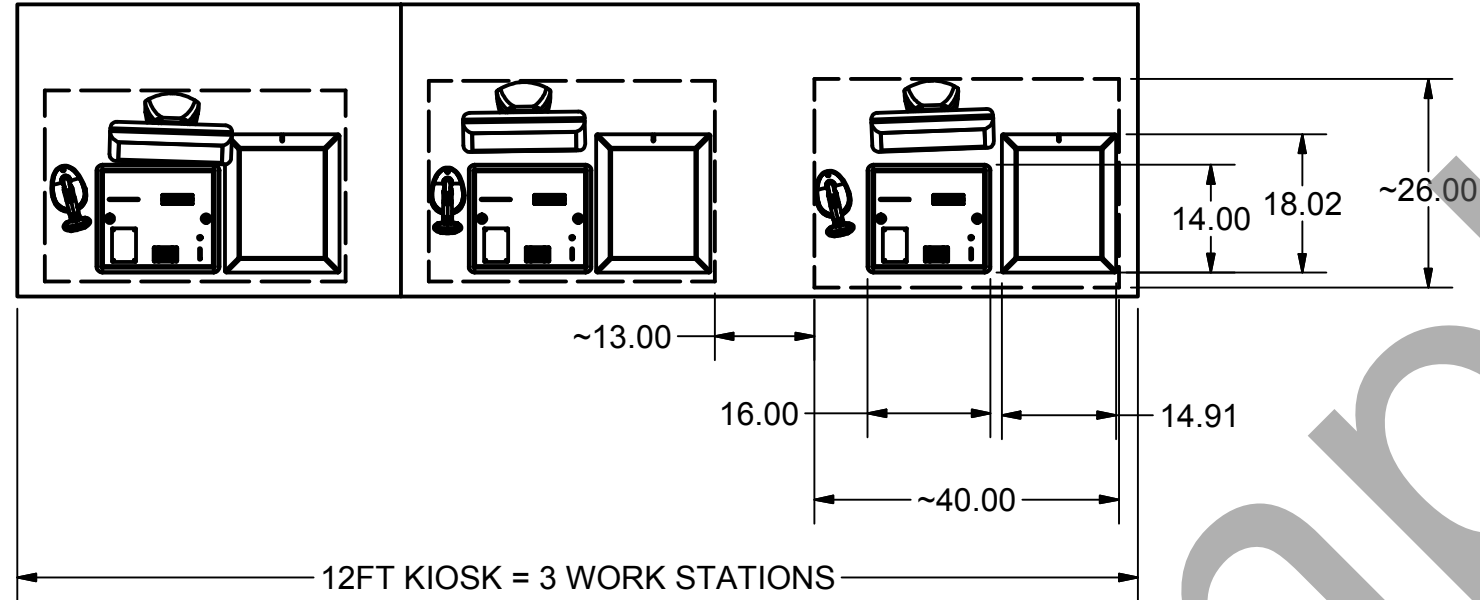

DRAWING IS FOR REFERENCE ONLY! DO NOT BUILD TO DIMENSIONS SHOWN

TECH-LOGIC COMPONENTS SHOWN

- ASM,PPSI
- Monitor,ELO,1715L,17"LCD,INTELLITOUCH,SERIAL/USB INTERFACE
- Enclosure, Antenna, Plastic .187 ABS,Black, Single, EMS
- Imager,Bar-Code, Scanner,Hand-held, USB, w/flexible stand