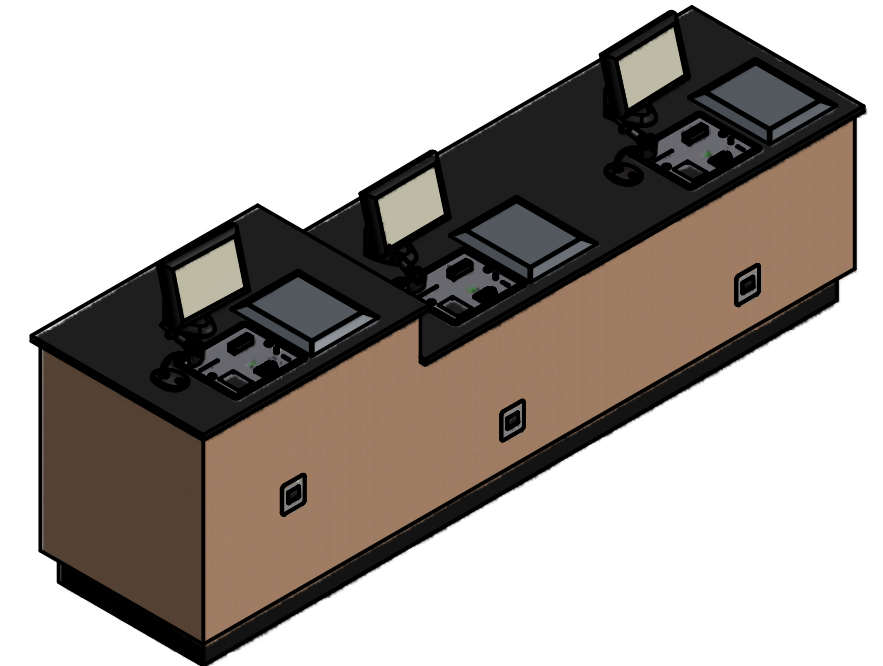

DRAWING IS FOR REFERENCE ONLY! DO NOT BUILD TO DIMENSIONS SHOWN

TECH-LOGIC COMPONENTS SHOWN

- ASM,PPSI
- Monitor,ELO,1715L,17"LCD,INTELLITOUCH,SERIAL/USB INTERFACE
- Enclosure, Antenna, Plastic .187 ABS,Black, Single, EMS
- Imager,Bar-Code, Scanner,Hand-held, USB, w/flexible stand