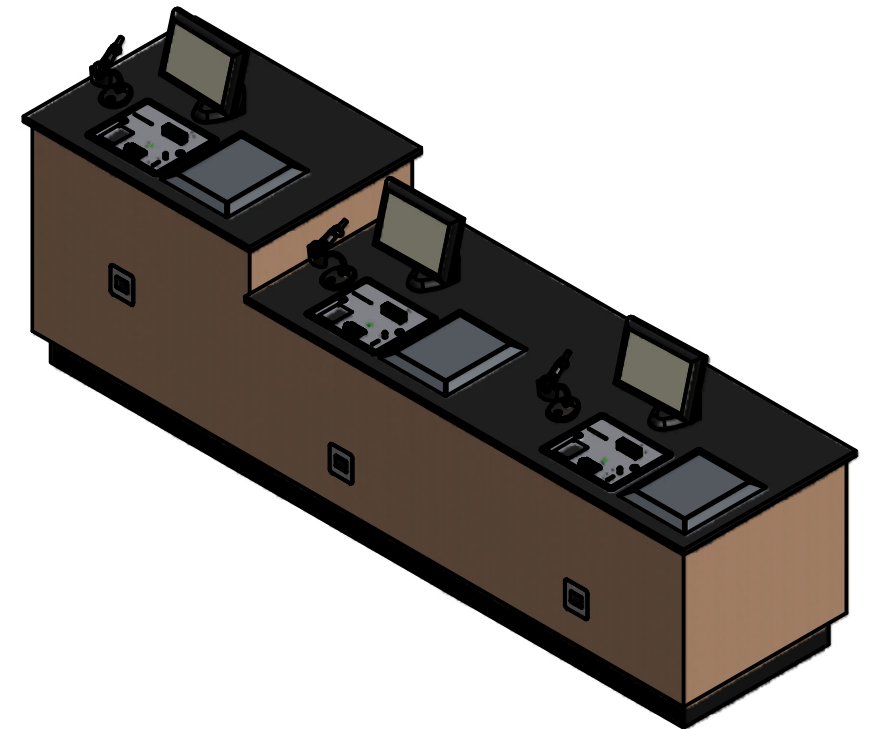

DRAWING IS FOR REFERENCE ONLY! DO NOT BUILD TO DIMENSIONS SHOWN

TECH-LOGIC COMPONENTS SHOWN

- ASM,PPSI
- Monitor,ELO,1715L,17"LCD,INTELLITOUCH,SERIAL/USB INTERFACE
- Enclosure, Antenna, Plastic .187 ABS,Black, Single, EMS
- Imager,Bar-Code, Scanner,Hand-held, USB, w/flexible stand